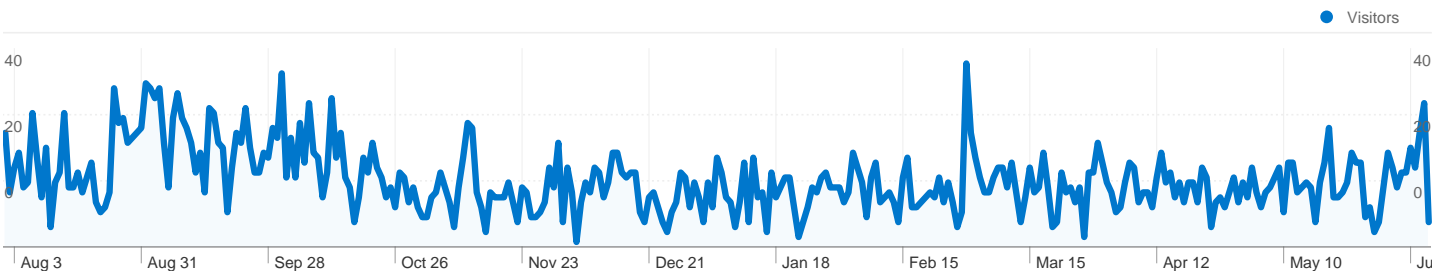

**Site Usage**

 **4,653** Visits

 **52.78%** Bounce Rate

 **14,722** Pageviews

 **00:01:41** Avg. Time on Site

 **3.16** Pages/Visit

 **78.55%** % New Visits

**Map Overlay**

**Traffic Sources Overview**

**4,653 visits came from 55 countries/territories**

Site Usage

Country/Territory	Visits	Pages/Visit	Avg. Time on Site	% New Visits	Bounce Rate
<b>Visits</b> <b>4,653</b> % of Site Total: 100.00%	<b>Pages/Visit</b> <b>3.16</b> Site Avg: 3.16 (0.00%)	<b>Avg. Time on Site</b> <b>00:01:41</b> Site Avg: 00:01:41 (0.00%)	<b>% New Visits</b> <b>78.55%</b> Site Avg: 78.47% (0.11%)	<b>Bounce Rate</b> <b>52.78%</b> Site Avg: 52.78% (0.00%)	
United States	4,327	3.23	00:01:44	78.25%	52.11%
Canada	59	1.86	00:00:26	76.27%	55.93%
(not set)	43	6.23	00:02:06	23.26%	9.30%
New Zealand	36	1.36	00:00:26	91.67%	86.11%
United Kingdom	28	1.68	00:00:17	96.43%	64.29%
Australia	27	2.22	00:01:09	100.00%	62.96%
Japan	14	1.86	00:01:15	78.57%	71.43%
Germany	11	1.45	00:00:26	100.00%	63.64%
Belgium	10	1.00	00:00:00	100.00%	100.00% <sup>2</sup>
Dominican Republic	5	1.60	00:00:12	80.00%	80.00%

## 3,672 people visited this site

 **4,653** Visits

 **3,672** Absolute Unique Visitors

 **14,722** Pageviews

 **3.16** Average Pageviews

 **00:01:41** Time on Site

 **52.78%** Bounce Rate

 **78.55%** New Visits

## All traffic sources sent 4,653 visits via 98 sources and mediums