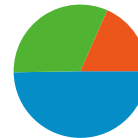

- **Referring Sites**
  2,314.00 (49.73%)
- **Direct Traffic**
  1,484.00 (31.89%)
- **Search Engines**
  855.00 (18.38%)

Top Traffic Sources

Sources	Visits	% visits	Keywords	Visits	% visits
(direct) ((none))	1,484	31.89%	luckfist	177	20.70%
google (organic)	736	15.82%	luckfist.com	42	4.91%
facebook.com (referral)	586	12.59%	dinos angelas	41	4.80%
maximusfitnessandwellness.aw	503	10.81%	court mcgee	32	3.74%
throwdownetc.com (referral)	183	3.93%	www.luckfist.com	22	2.57%