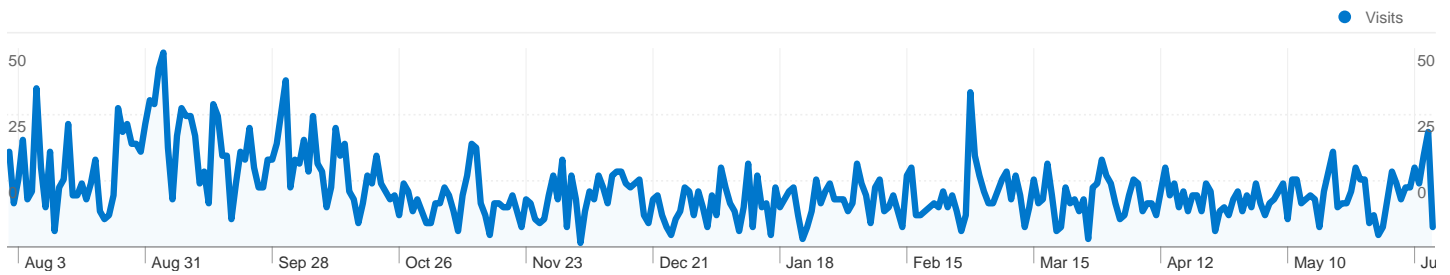

All traffic sources sent a total of 4,653 visits

- 31.89% Direct Traffic
- 49.73% Referring Sites
- 18.38% Search Engines

- **Referring Sites**
  2,314.00 (49.73%)
- **Direct Traffic**
  1,484.00 (31.89%)
- **Search Engines**
  855.00 (18.38%)

Top Traffic Sources

Sources	Visits	% visits	Keywords	Visits	% visits
(direct) ((none))	1,484	31.89%	luckfist	177	20.70%
google (organic)	736	15.82%	luckfist.com	42	4.91%
facebook.com (referral)	586	12.59%	dinos angelas	41	4.80%
maximusfitnessandwellness.aw	503	10.81%	court mcgee	32	3.74%
throwdownetc.com (referral)	183	3.93%	www.luckfist.com	22	2.57%