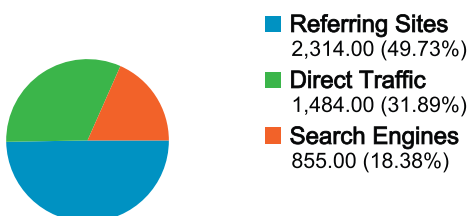

Traffic Sources Overview