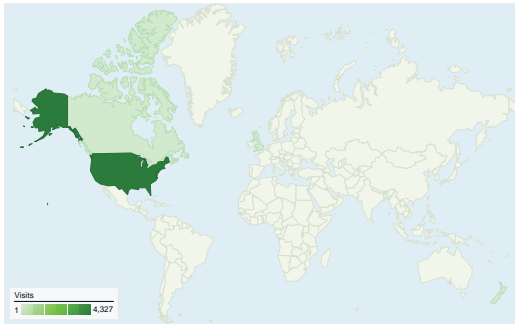

**Site Usage**

 **4,653** Visits

 **52.78%** Bounce Rate

 **14,722** Pageviews

 **00:01:41** Avg. Time on Site

 **3.16** Pages/Visit

 **78.55%** % New Visits

**Map Overlay**

**Traffic Sources Overview**

**4,653 visits came from 55 countries/territories**

Site Usage

Country/Territory	Visits	Pages/Visit	Avg. Time on Site	% New Visits	Bounce Rate
<b>Visits</b> <b>4,653</b> % of Site Total: 100.00%	<b>Pages/Visit</b> <b>3.16</b> Site Avg: 3.16 (0.00%)	<b>Avg. Time on Site</b> <b>00:01:41</b> Site Avg: 00:01:41 (0.00%)	<b>% New Visits</b> <b>78.55%</b> Site Avg: 78.47% (0.11%)	<b>Bounce Rate</b> <b>52.78%</b> Site Avg: 52.78% (0.00%)	
United States	4,327	3.23	00:01:44	78.25%	52.11%
Canada	59	1.86	00:00:26	76.27%	55.93%
(not set)	43	6.23	00:02:06	23.26%	9.30%
New Zealand	36	1.36	00:00:26	91.67%	86.11%
United Kingdom	28	1.68	00:00:17	96.43%	64.29%
Australia	27	2.22	00:01:09	100.00%	62.96%
Japan	14	1.86	00:01:15	78.57%	71.43%
Germany	11	1.45	00:00:26	100.00%	63.64%
Belgium	10	1.00	00:00:00	100.00%	100.00% <sup>2</sup>
Dominican Republic	5	1.60	00:00:12	80.00%	80.00%

All traffic sources sent a total of 4,653 visits

-  31.89% Direct Traffic
-  49.73% Referring Sites
-  18.38% Search Engines

- **Referring Sites**  
2,314.00 (49.73%)
- **Direct Traffic**  
1,484.00 (31.89%)
- **Search Engines**  
855.00 (18.38%)

## All traffic sources sent 4,653 visits via 98 sources and mediums