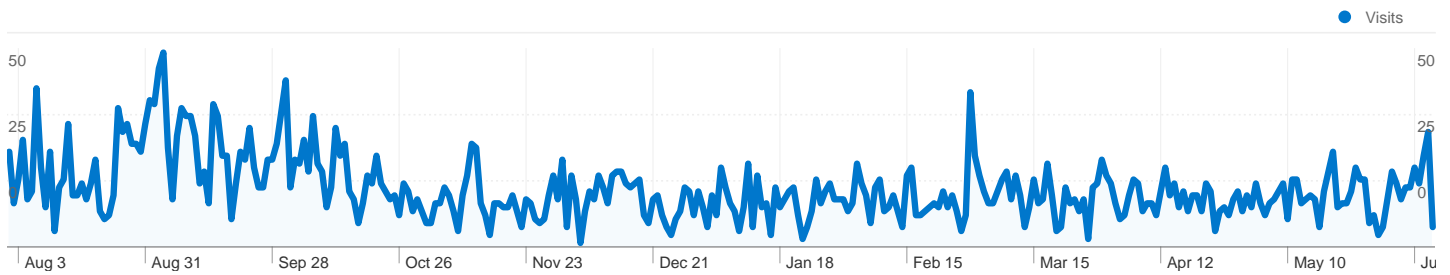

Pages on this site were viewed a total of 14,722 times

 14,722 Pageviews

 11,356 Unique Views

 52.78% Bounce Rate

## All traffic sources sent 4,653 visits via 98 sources and mediums