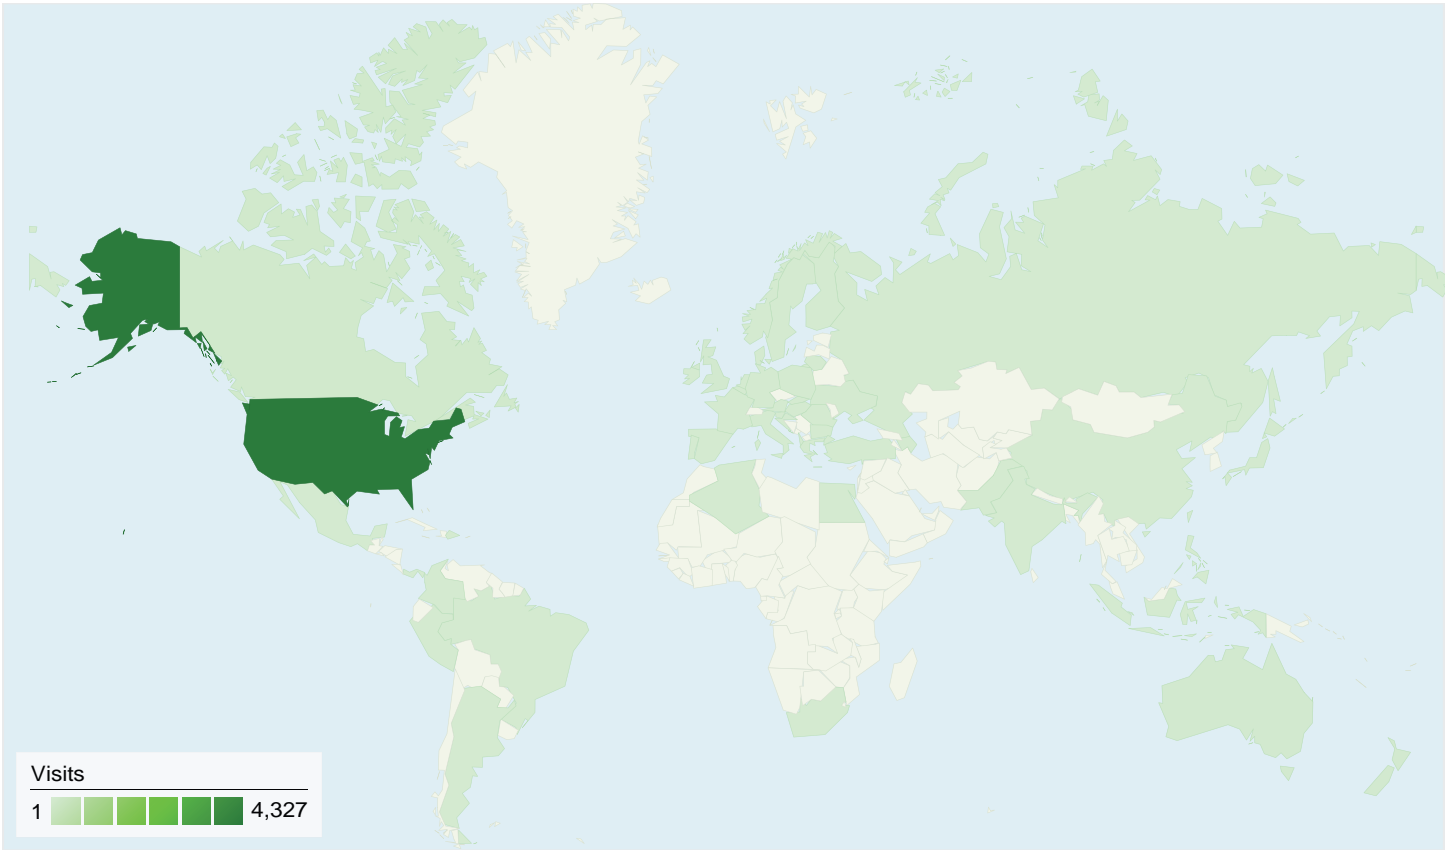

**Content Overview**

Pages	Pageviews	% Pageviews
/	3,303	22.44%
/entertainment.html	1,853	12.59%
/apparel.html	1,158	7.87%
/fighters.html	1,064	7.23%
/models.html	1,041	7.07%

**Visitors Overview**

**Visitors**  
**3,672**

**Traffic Sources Overview**

**4,653 visits came from 55 countries/territories**

Site Usage

Country/Territory	Visits	Pages/Visit	Avg. Time on Site	% New Visits	Bounce Rate
<b>Visits</b> <b>4,653</b> % of Site Total: 100.00%	<b>Pages/Visit</b> <b>3.16</b> Site Avg: 3.16 (0.00%)	<b>Avg. Time on Site</b> <b>00:01:41</b> Site Avg: 00:01:41 (0.00%)	<b>% New Visits</b> <b>78.55%</b> Site Avg: 78.47% (0.11%)	<b>Bounce Rate</b> <b>52.78%</b> Site Avg: 52.78% (0.00%)	
United States	4,327	3.23	00:01:44	78.25%	52.11%
Canada	59	1.86	00:00:26	76.27%	55.93%
(not set)	43	6.23	00:02:06	23.26%	9.30%
New Zealand	36	1.36	00:00:26	91.67%	86.11%
United Kingdom	28	1.68	00:00:17	96.43%	64.29%
Australia	27	2.22	00:01:09	100.00%	62.96%
Japan	14	1.86	00:01:15	78.57%	71.43%
Germany	11	1.45	00:00:26	100.00%	63.64%
Belgium	10	1.00	00:00:00	100.00%	100.00% <sup>2</sup>
Dominican Republic	5	1.60	00:00:12	80.00%	80.00%

All traffic sources sent a total of 4,653 visits

-  31.89% Direct Traffic
-  49.73% Referring Sites
-  18.38% Search Engines

- **Referring Sites**  
2,314.00 (49.73%)
- **Direct Traffic**  
1,484.00 (31.89%)
- **Search Engines**  
855.00 (18.38%)

## All traffic sources sent 4,653 visits via 98 sources and mediums