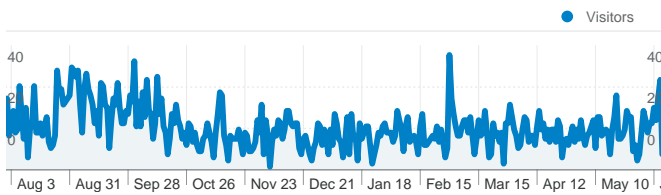

Visitors Overview