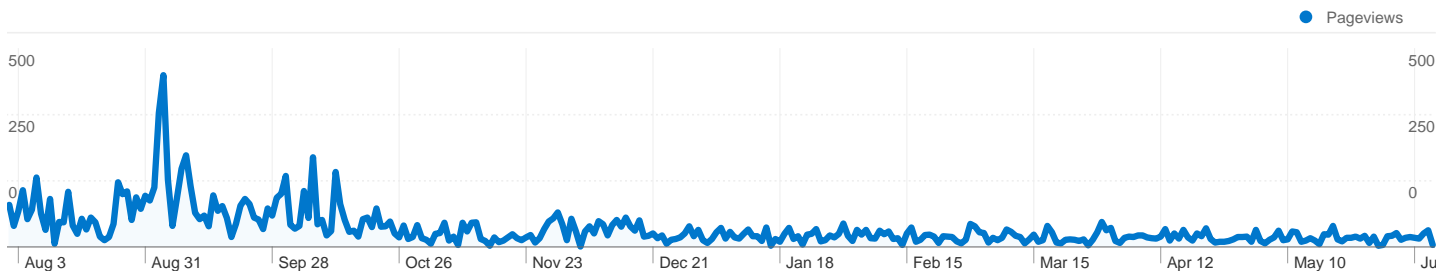

Pages on this site were viewed a total of 14,722 times

14,722 Pageviews

11,356 Unique Views

52.78% Bounce Rate

Top Content

Pages	Pageviews	% Pageviews
/	3,303	22.44%
/entertainment.html	1,853	12.59%
/apparel.html	1,158	7.87%
/fighters.html	1,064	7.23%
/models.html	1,041	7.07%